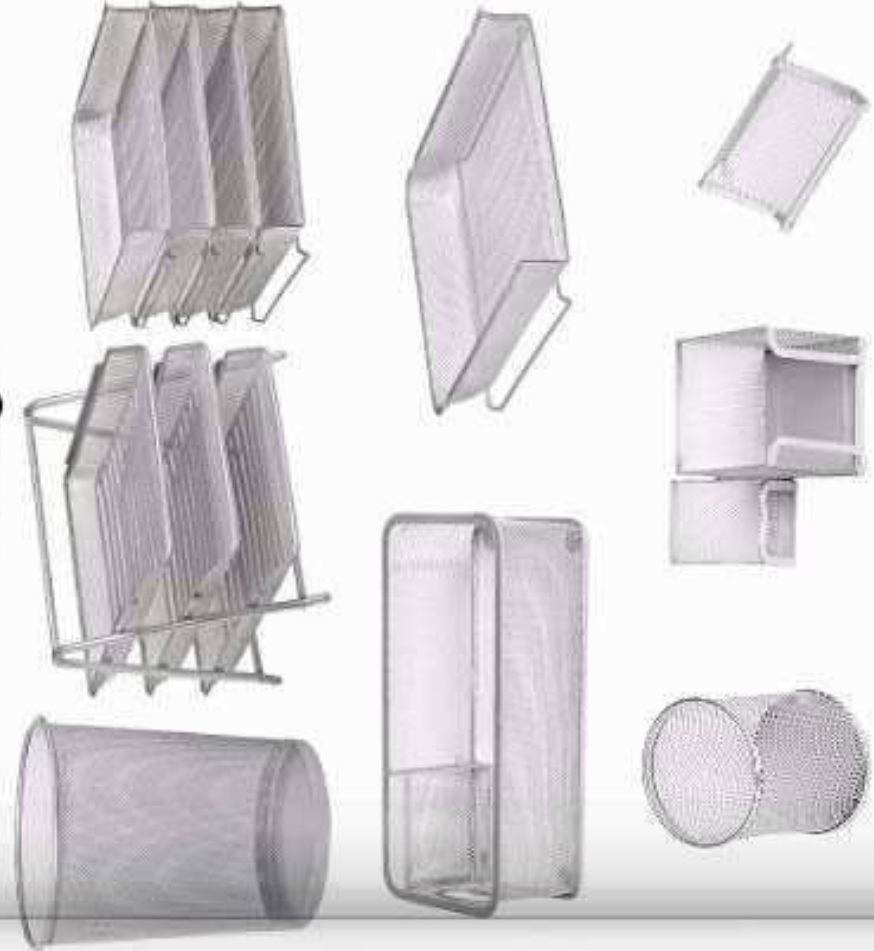

A. PERFORATED DESK SET

B. PERFORATED BIN RANGE

H. FLUTED BIN RANGE

G. FLUTED DESK SET

D. SQUARE BIN RANGE

C. SQUARE DESK SET

I. WOODEN DESK SET

E. MODERN BIN RANGE

100% Satisfaction Guarantee

AQUIS TRADING

Life Desk Range

Wire Mesh Accessory Range

ACCESSORISE YOUR SPACE

SCREEN, WALL AND DESK MOUNTED SOLUTIONS ADAPTABLE TO ALL YOUR REQUIREMENTS

Desk Mount tool bar with 2 desk mounting brackets and screen mounted bars available
 Size: 1200mm width x 160mm height
 1000mm, 1400mm, 1600mm.

different options

Oak Wood

Code: 900OA Single letter tray
 Code: 902OA 2-tier tray
 Code: 956OA Waste paper bin

Cherry Wood

Code: 900CH Single letter tray
 Code: 902CH 2-tier tray
 Code: 956CH Waste paper bin

Allows more air to circulate under your laptop, reducing heat. Folds flat for easy storage in your laptop case.

Designed to relieve neck strain and help prevent Carpal Tunnel Syndrome.

The Ergo-tilt carton is made from recycled fibres and is 100% recyclable.