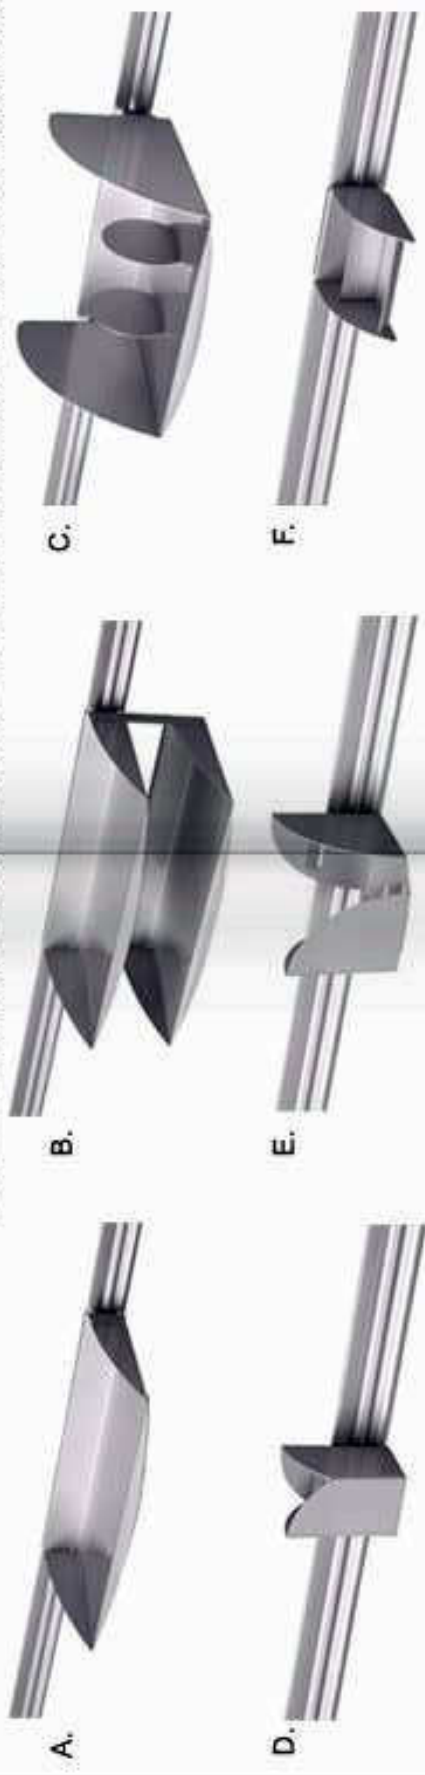

CONTENTS

(click on the item to go to the page)

- [Desk accessories and matching Waste bins and Planters](#)
 - [Stainless steel](#)
 - [LIFE desk range](#)
 - [Mesh](#)
- [Screen and desk mounted accessories](#)
- [Contract wood range](#)
- [LCD monitor arms and CPU holders](#)
- [ERGO-TILT](#) (Ergonomic Laptop stand)
- Planters & Pots
 - [Classic round](#)
 - [Tapered round](#)
 - [Tapered Square](#)
 - [Curved high](#)
- [Brochure stands / Coat stands / Ergonomic Footrest](#)
- [BUDDI products](#)
- [Hospitality Chairs](#)
- [Desktop stationery](#)
- [HOTBOX – Smart desking solution](#)
- [Coffee machines and consumables](#)
- [BANTEX](#) products (plastic trays and filing)
- [Pedal bins, floor protectors, Wall mounted waste bins and ashtrays and water coolers](#)

A. PERFORATED DESK SET

B. PERFORATED BIN RANGE

H. FLUTED BIN RANGE

G. FLUTED DESK SET

D. SQUARE BIN RANGE

C. SQUARE DESK SET

I. WOODEN DESK SET

E. MODERN BIN RANGE

100% Satisfaction Guarantee

AQUIS TRADING

Life Desk Range

Wire Mesh Accessory Range

ACCESSORISE YOUR SPACE

SCREEN, WALL AND DESK MOUNTED SOLUTIONS ADAPTABLE TO ALL YOUR REQUIREMENTS

Desk Mount tool bar with 2 desk mounting brackets and screen mounted bars available
 Size: 1200mm width x 160mm height
 1000mm, 1400mm, 1600mm.

different options

Oak Wood

Code: 900OA Single letter tray
 Code: 902OA 2-tier tray
 Code: 956OA Waste paper bin

Cherry Wood

Code: 900CH Single letter tray
 Code: 902CH 2-tier tray
 Code: 956CH Waste paper bin