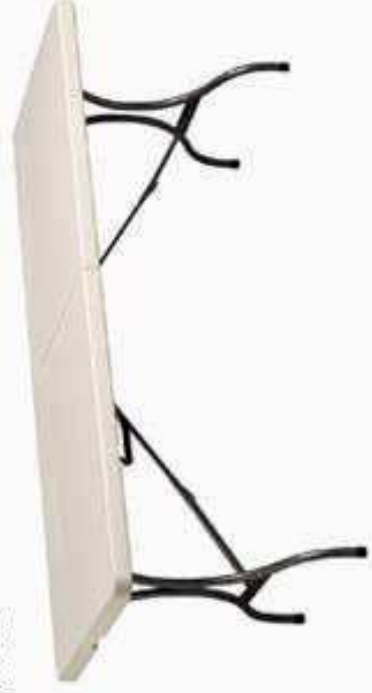

H. 50 LITRE PUSH BIN

I. 120 LITRE REFUSE BIN

K. BUDDI 42 LITRE STORAGE BOX

J. BUDDI 80 LITRE ROLLER BOX

M. BUDDI FOLDING TABLE

Scroll mouse over colour swatches to view the different colours

KW-trio®

A. CHROME EXECUTIVE STAPLER