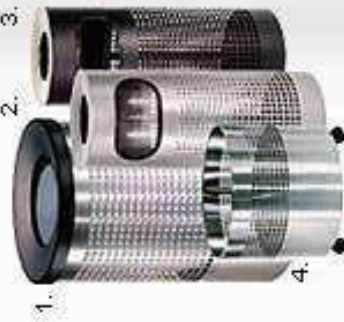

D. SQUARE BIN RANGE